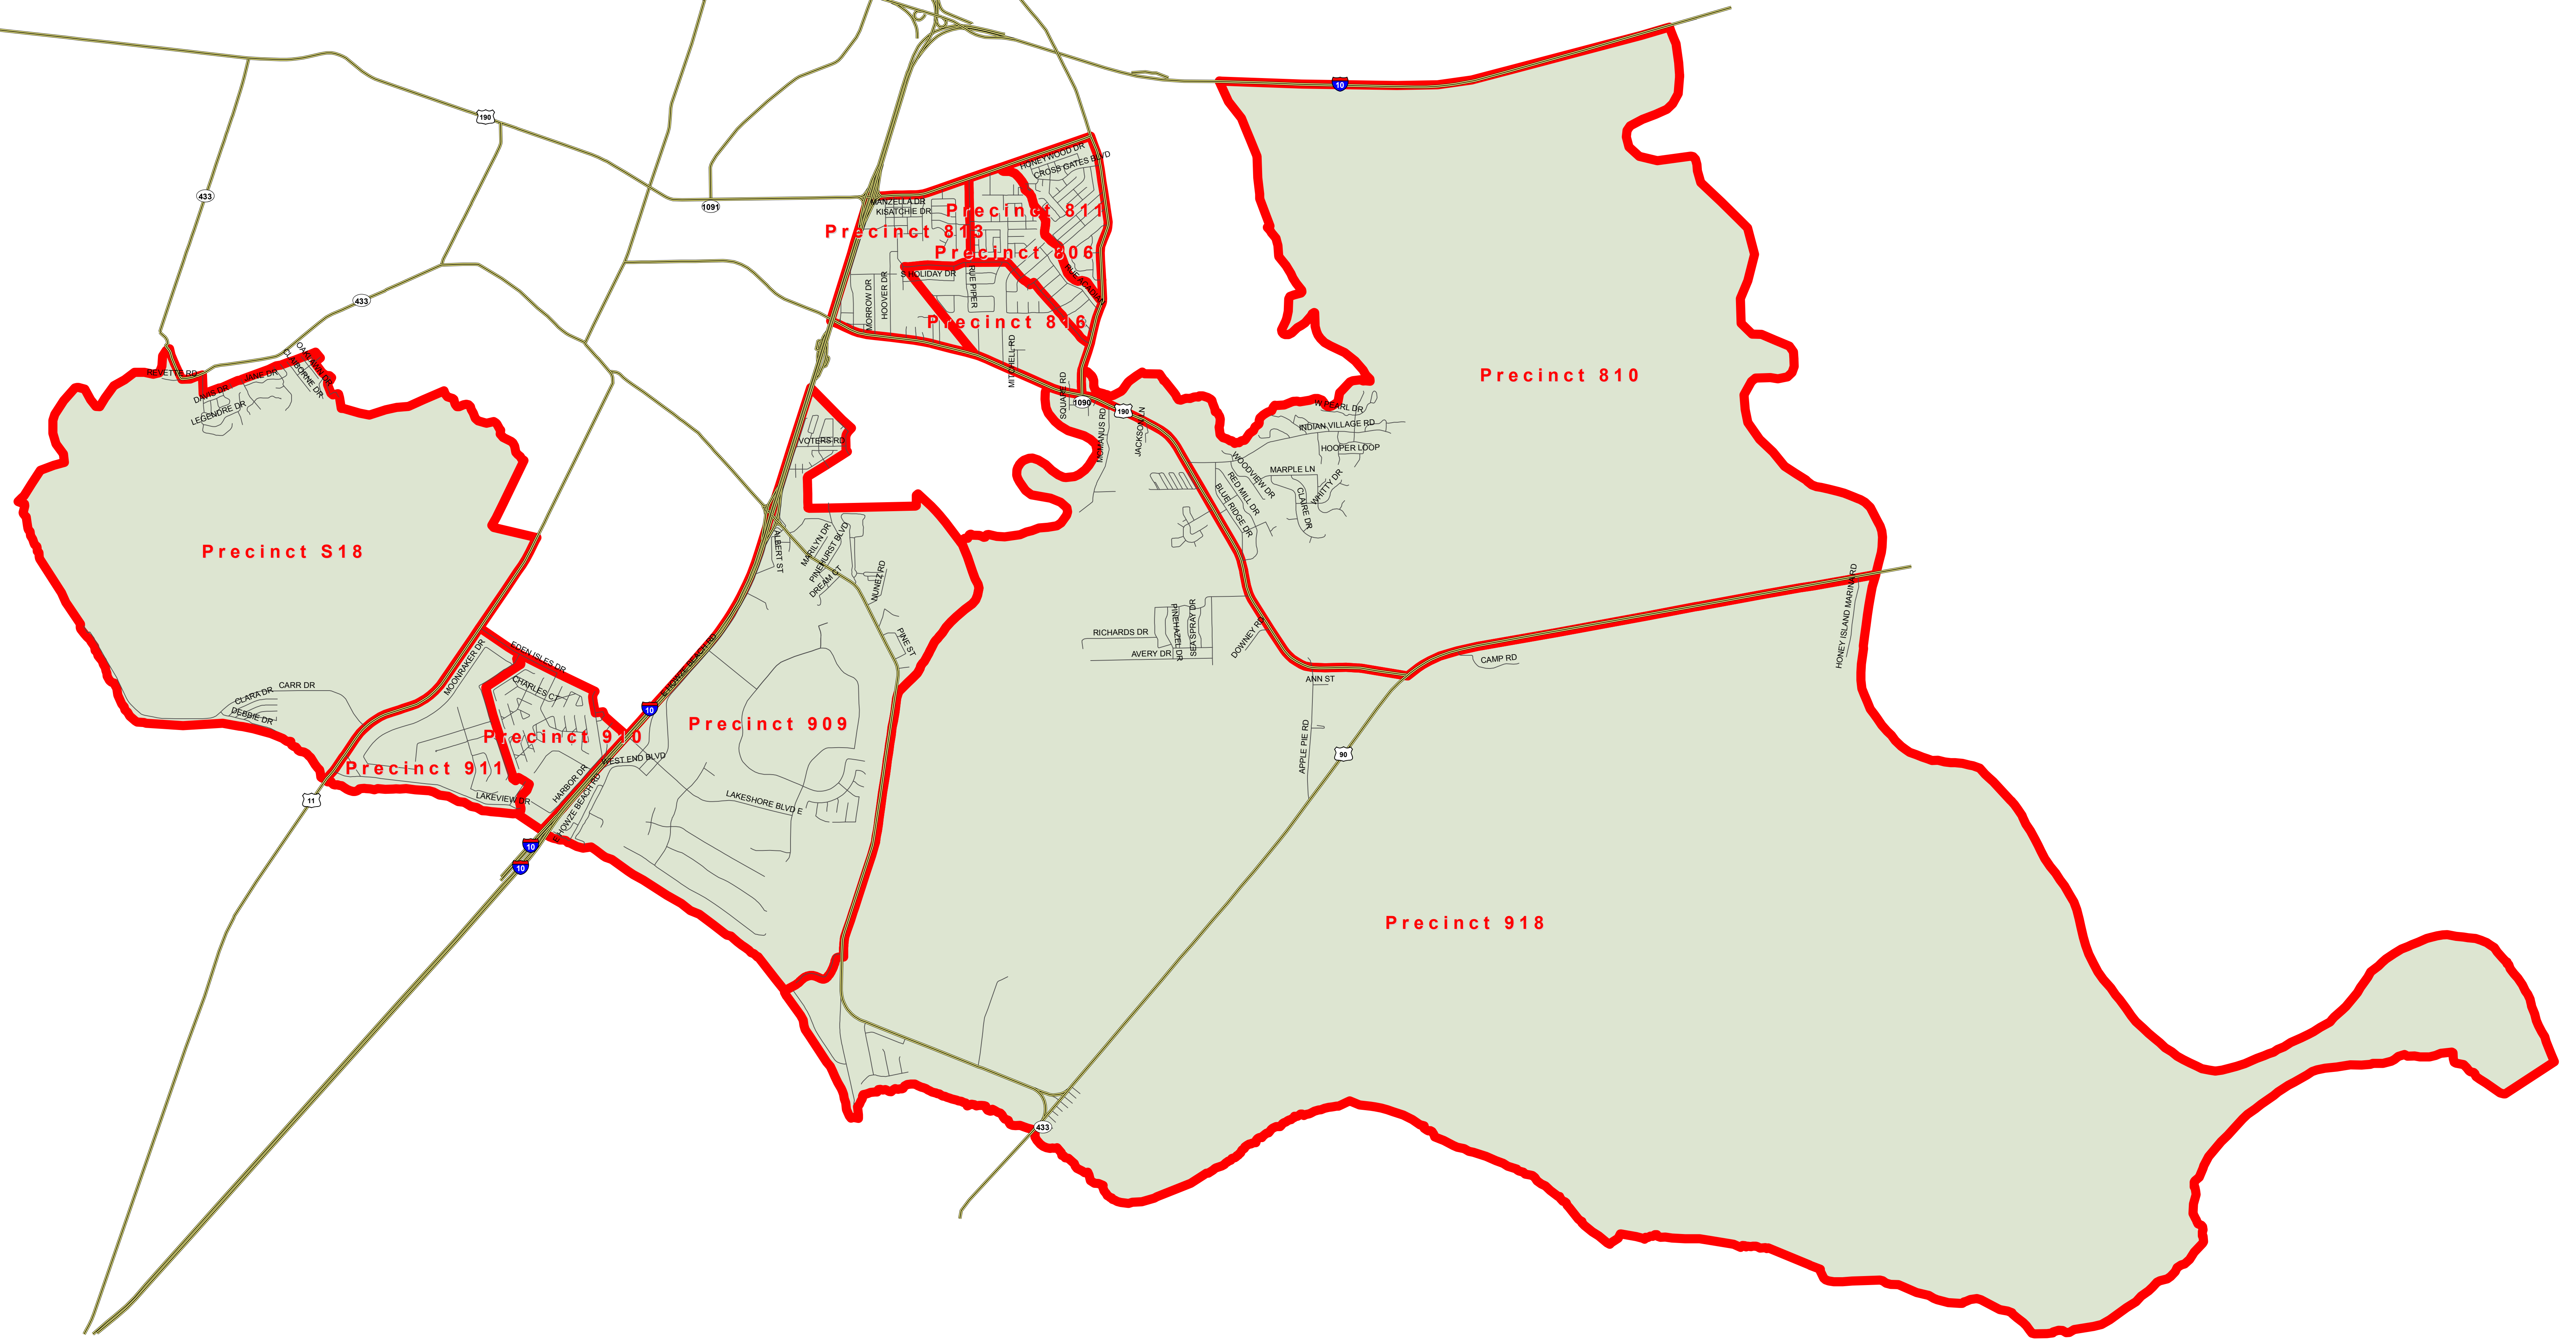

St. Tammany Parish Council District 13 and 2014 Voter Precincts
September 16, 2014

Legend

- District 13
- Approved Precincts 2014
- Major Roads
- Streets

St. Tammany Parish Government
P.O. Box 628
Covington, LA 70434

MapID: 2014RPL060
Created: 09/16/2014

This map was produced by St. Tammany Parish Government GIS. Note: This map is for planning purposes only. It is not a legally recorded plan, survey, official tax map or engineering schematic, and it is not intended to be used as such. Map layers were created from different sources at different scales, and the actual or relative geographic position of any feature is only as accurate as the source information. Copyright (c) 2014. St. Tammany Parish, Louisiana. All rights reserved.