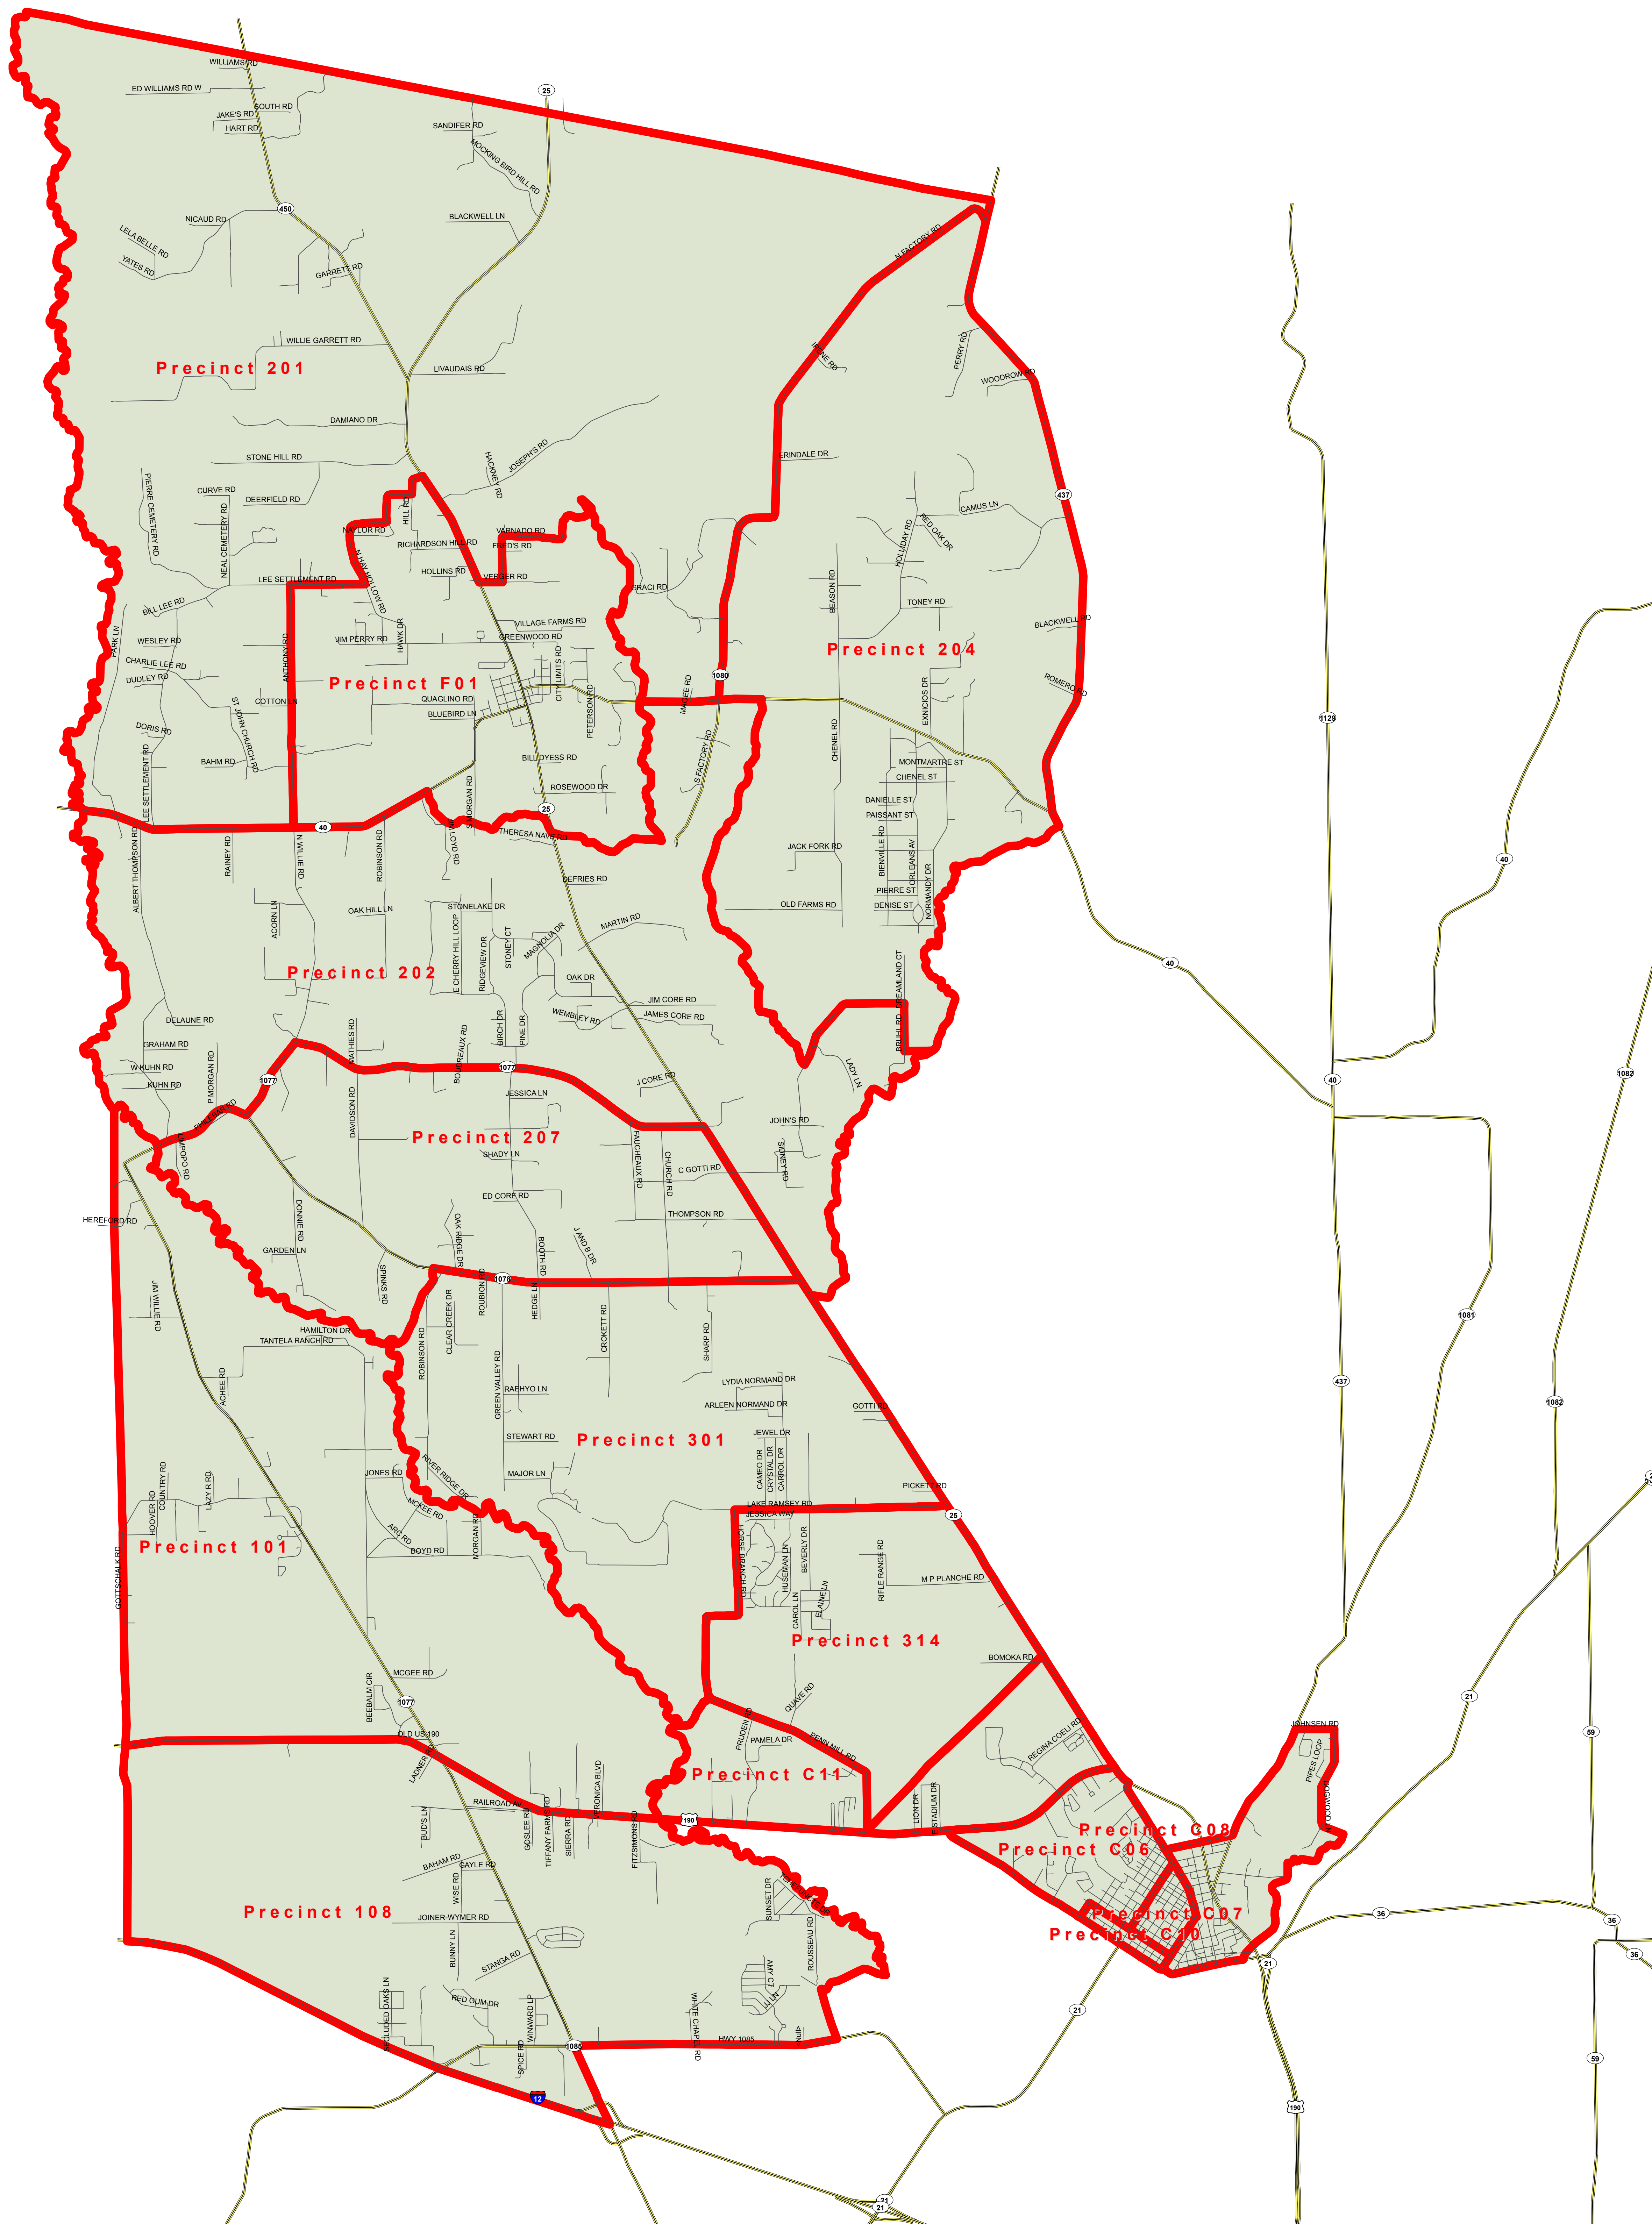

St. Tammany Parish Council District 3 and 2014 Voter Precincts

September 16, 2014

Legend

- District 3
- Approved Precincts 2014
- Major Roads
- Streets

St. Tammany Parish Government
P.O. Box 628
Covington, LA 70434

MapID: 2014RPL053
Created: 09/16/2014

This map was produced by St. Tammany Parish Government GIS. Note: This map is for planning purposes only. It is not a legally recorded plan, survey, official tax map or engineering schematic, and it is not intended to be used as such. Map layers were created from different sources at different scales, and the actual or relative geographic position of any feature is only as accurate as the source information. Copyright (c) 2014. St. Tammany Parish, Louisiana. All rights reserved.