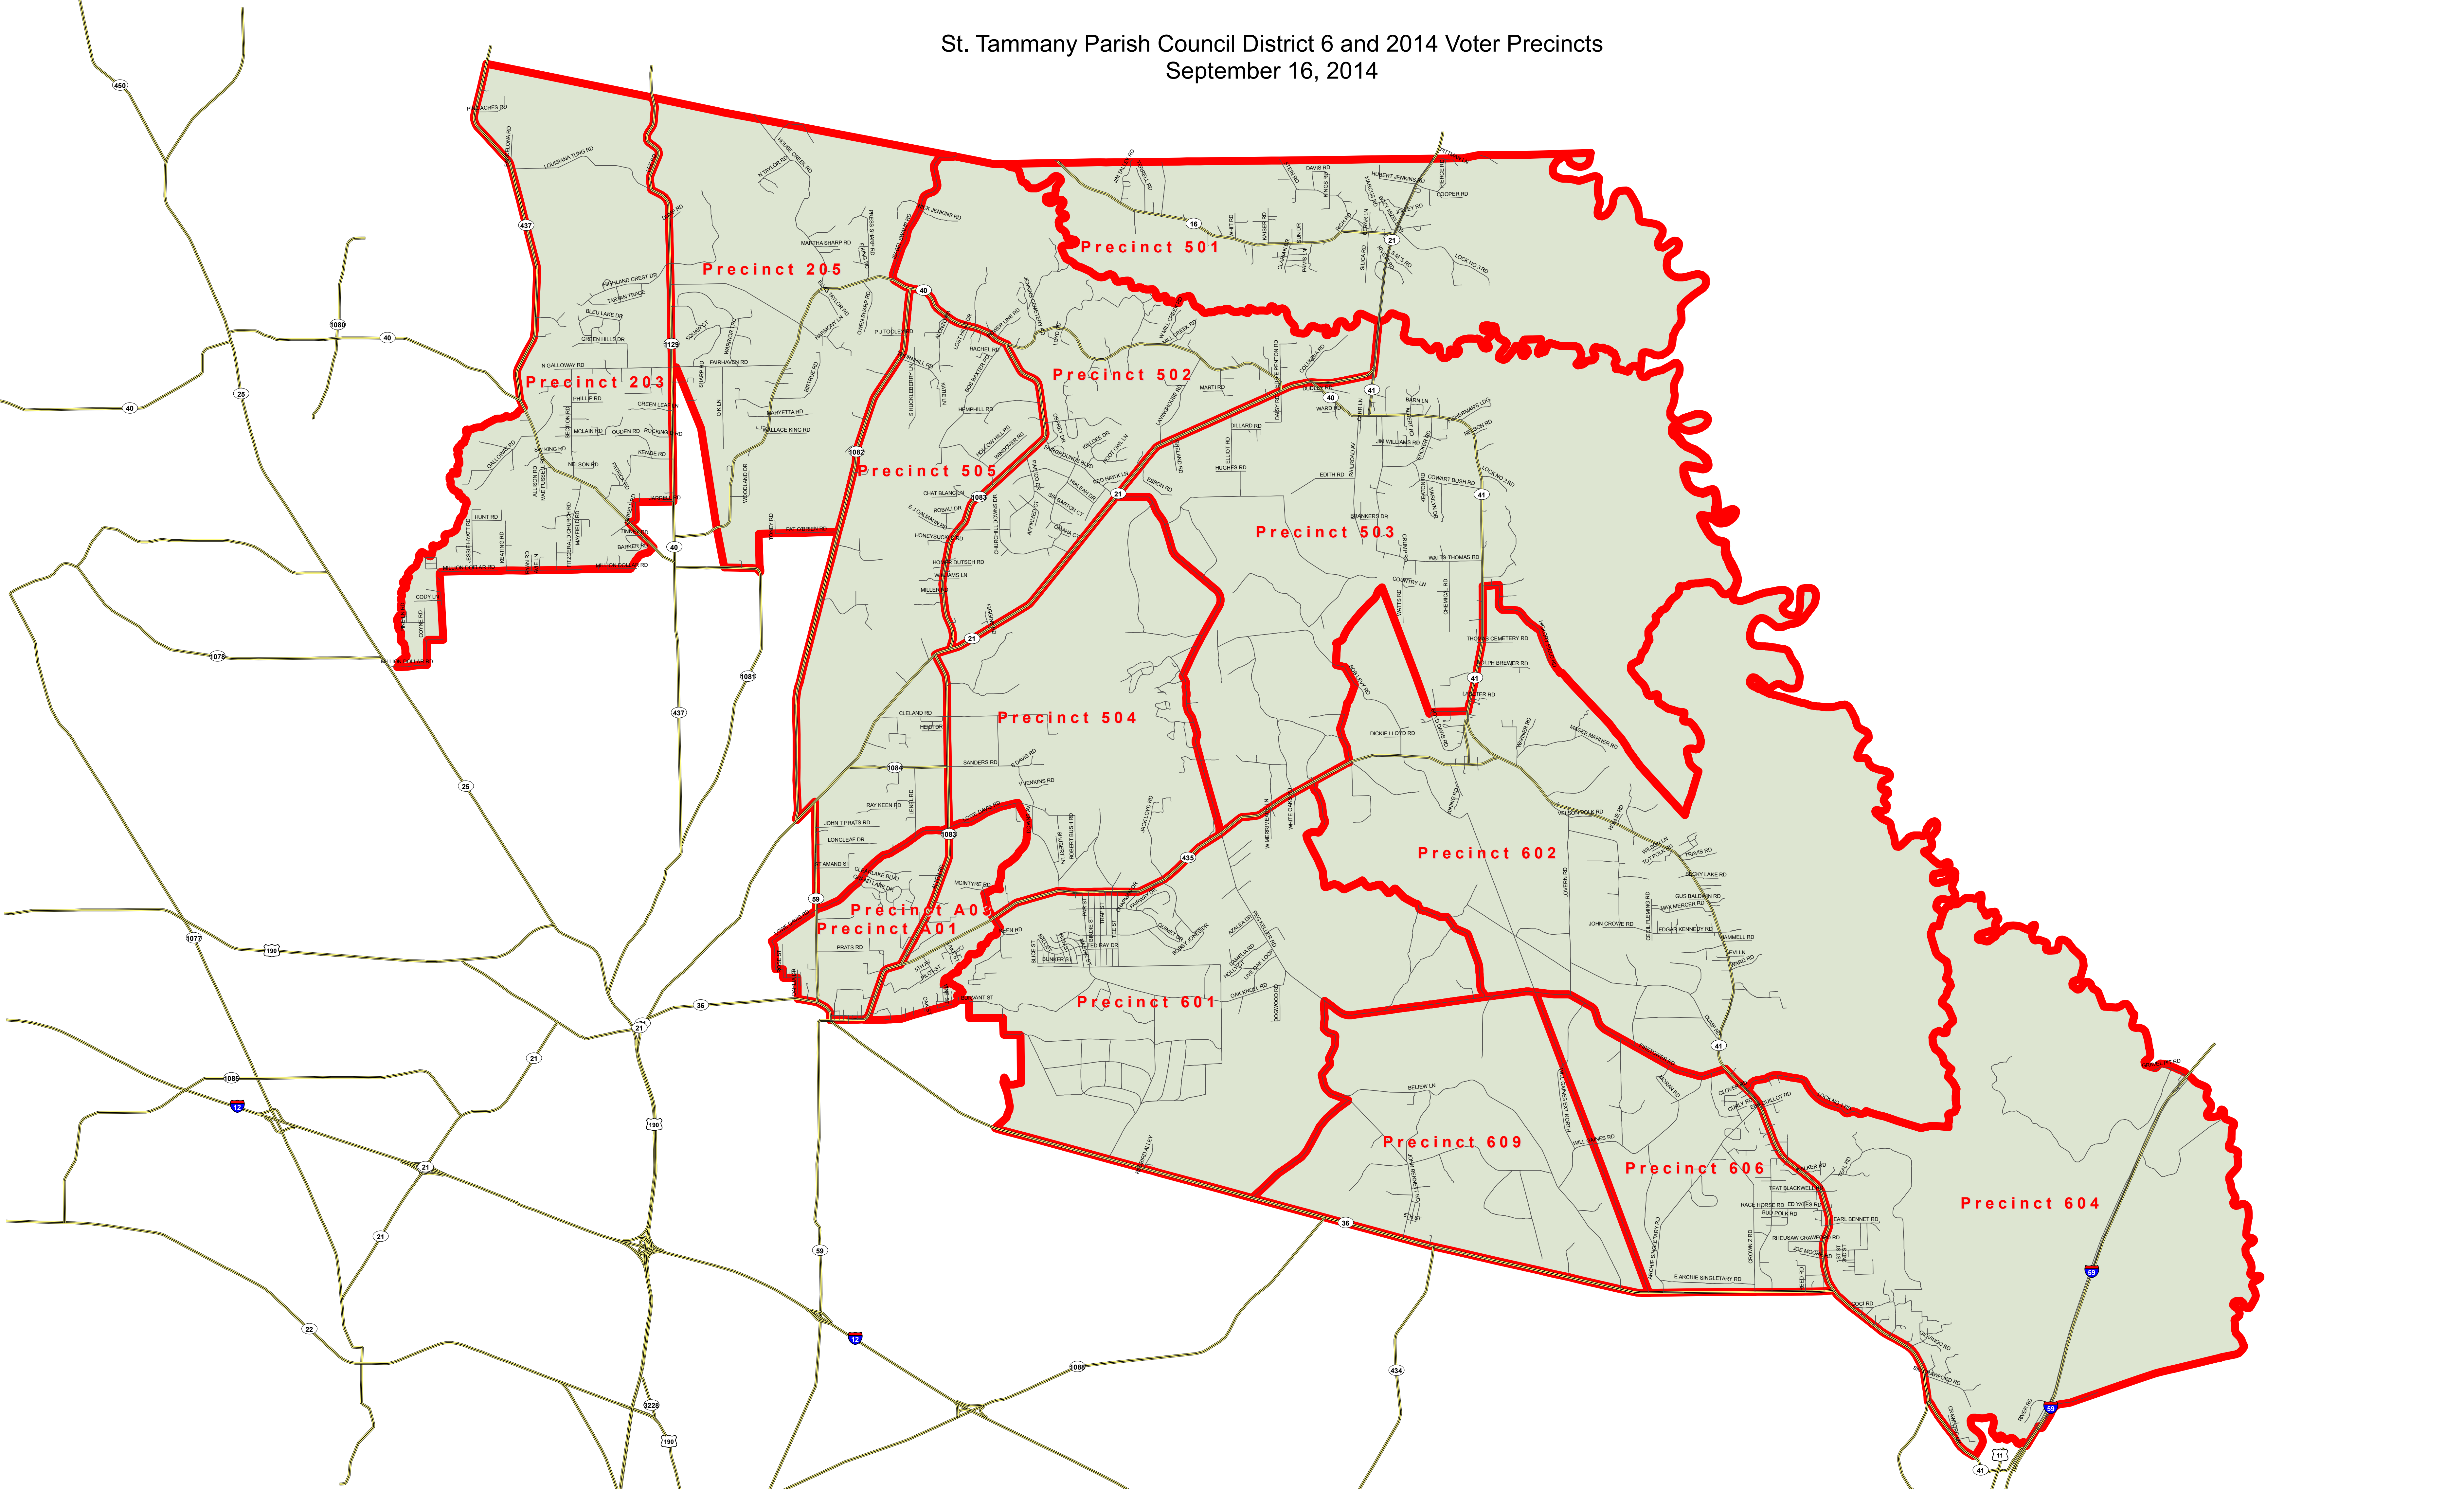

St. Tammany Parish Council District 6 and 2014 Voter Precincts
September 16, 2014

Legend

- District 6
- Approved Precincts 2014
- Major Roads
- Streets

St. Tammany Parish Government
P.O. Box 628
Covington, LA 70434

MapID: 2014RPL055
Created: 09/16/2014

This map was produced by St. Tammany Parish Government GIS. Note: This map is for planning purposes only. It is not a legally recorded plan, survey, official tax map or engineering schematic, and it is not intended to be used as such. Map layers were created from different sources at different scales, and the actual or relative geographic position of any feature is only as accurate as the source information. Copyright (c) 2014. St. Tammany Parish, Louisiana. All rights reserved.